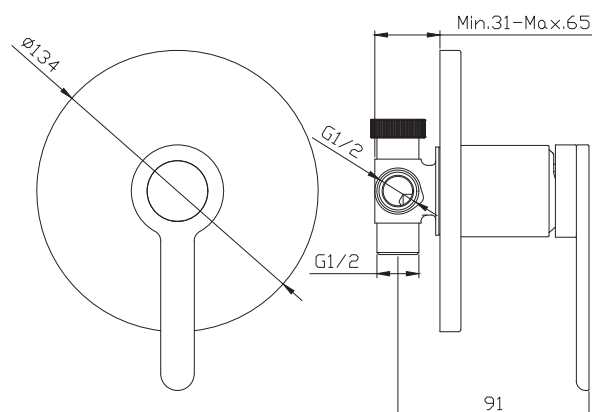

Product details

Finish **Flow rate @ 3 bar**

Chrome L / minute

Material

Chrome Plated
Stainless Steel

Information

- Suitable for balanced supplies.
- 35mm Cartridge.
- 2 x 1/2" MI inlets & 2 x MI outlets (4 way ports)
- Includes nut to blank off selected port.
- Stainless Steel
- EPDM o-ring.

Product details

Finish **Flow rate @ 3 bar**

Chrome L / minute

Material

Chrome Plated
Stainless Steel

Information

- Suitable for balanced supplies.
- 35mm Cartridge.
- 2 x 1/2" MI inlets & 2 x MI outlets (4 way ports)
- Includes nut to blank off selected port.
- Stainless Steel.
- EPDM o-ring.