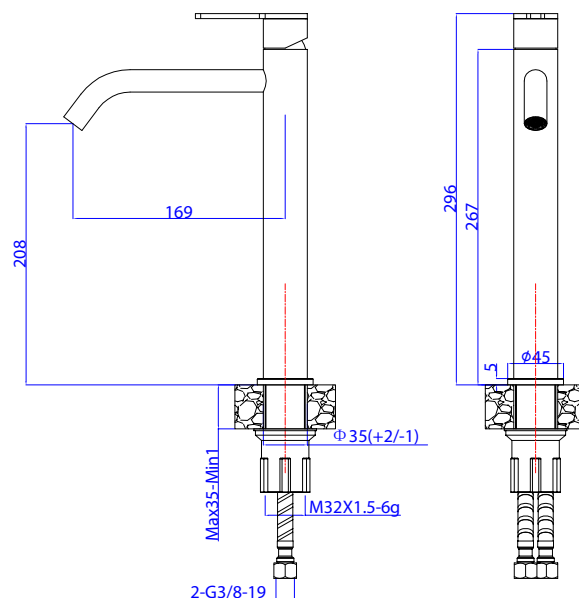

Product details

Finish **Flow rate @ 3 bar**

Chrome 6L / minute

Material

Chrome Plated
Stainless Steel

Information

- Suitable for balanced supplies.
- Flexible hoses designed to accommodate 1/2" fittings.
- Fitted with a 6L per minute flow regulator.
- Easy clean NEOPERL aerator.
- 25mm Cartridge.
- Tubular Fixation kit.
- 450mm braided hoses.
- Stainless Steel.
- EPDM o-ring.

Product details

Finish **Flow rate @ 3 bar**

Chrome 6 L / minute

Material

Chrome Plated
Stainless Steel

Information

- Suitable for balanced supplies.
- Flexible hoses designed to accommodate 1/2" fittings.
- Fitted with a 6L per minute flow regulator.
- Easy clean NEOPERL aerator.
- 25mm Cartridge.
- Tubular Fixation kit.
- 450mm braided hoses.
- Stainless Steel.
- EPDM o-ring.

Product details

Finish **Flow rate @ 3 bar**

Chrome 10L / minute

Material

Chrome Plated
Stainless Steel

Information

- Suitable for balanced supplies.
- Flexible hoses designed to accommodate 1/2" fittings.
- Easy clean NEOPERL aerator.
- 35mm Cartridge.
- Tubular Fixation kit.
- 450mm braided hoses.
- Stainless Steel.
- EPDM o-ring.

Product details

Finish **Flow rate @ 3 bar**

Chrome L / minute

Material

Chrome Plated
Stainless Steel

Information

- Suitable for balanced supplies.
- 35mm Cartridge.
- 2 x 1/2" MI inlets & 2 x MI outlets (4 way ports)
- Includes nut to blank off selected port.
- Stainless Steel
- EPDM o-ring.