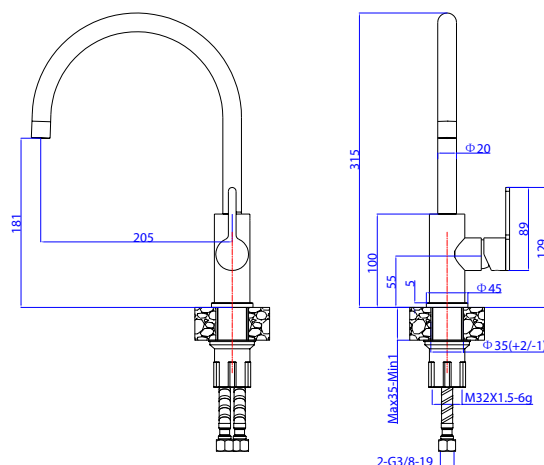

Product details

Finish **Flow rate @ 3 bar**

Chrome 6L / minute

Material

Chrome Plated
Stainless Steel

Information

- Suitable for balanced supplies.
- Flexible hoses designed to accommodate 1/2" fittings.
- Fitted with a 6L per minute flow regulator.
- Easy clean NEOPERL aerator.
- 25mm Cartridge.
- Tubular Fixation kit.
- 450mm braided hoses.
- Stainless Steel.
- EPDM o-ring.

Product details

Finish **Flow rate @ 3 bar**

Chrome 6 L / minute

Material

Chrome Plated
Stainless Steel

Information

- Suitable for balanced supplies.
- Flexible hoses designed to accommodate 1/2" fittings.
- Fitted with a 6L per minute flow regulator.
- Easy clean NEOPERL aerator.
- 25mm Cartridge.
- Tubular Fixation kit.
- 450mm braided hoses.
- Stainless Steel.
- EPDM o-ring.

Product details

Finish **Flow rate @ 3 bar**

Chrome 10L / minute

Material

Chrome Plated
Stainless Steel

Information

- Suitable for balanced supplies.
- Flexible hoses designed to accommodate 1/2" fittings.
- Easy clean NEOPERL aerator.
- 35mm Cartridge.
- Tubular Fixation kit.
- 450mm braided hoses.
- Stainless Steel.
- EPDM o-ring.

Product details

Finish **Flow rate @ 3 bar**

Chrome L / minute

Material

Chrome Plated
Stainless Steel

Information

- Suitable for balanced supplies.
- 35mm Cartridge.
- 2 x 1/2" MI inlets & 2 x MI outlets (4 way ports)
- Includes nut to blank off selected port.
- Stainless Steel
- EPDM o-ring.