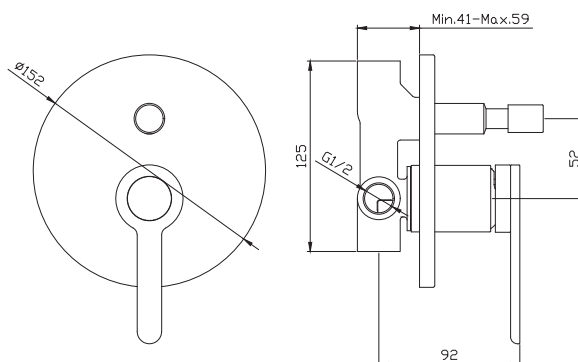

Product details

Finish **Flow rate @ 3 bar**

Chrome L / minute

Material

Chrome Plated
Stainless Steel

Information

- Suitable for balanced supplies.
- 35mm Cartridge.
- 2 x 1/2" MI inlets & 2 x MI outlets (4 way ports)
- Includes nut to blank off selected port.
- Stainless Steel
- EPDM o-ring.

Product details

Finish **Flow rate @ 3 bar**

Chrome L / minute

Material

Chrome Plated
Stainless Steel

Information

- Suitable for balanced supplies.
- 35mm Cartridge.
- 2 x 1/2" MI inlets & 2 x MI outlets (4 way ports)
- Includes nut to blank off selected port.
- Stainless Steel.
- EPDM o-ring.