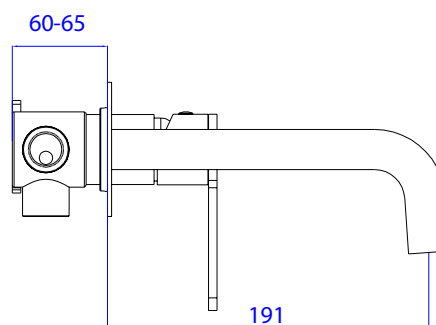

Information

- Suitable for balanced supplies.
- Flexible hoses designed to accommodate 1/2" fittings.
- Fitted with a 6L per minute flow regulator.
- Easy clean NEOPERL aerator.
- 35mm Cartridge.
- Tubular Fixation kit.
- 450mm braided hoses.
- Stainless Steel.
- EPDM o-ring.