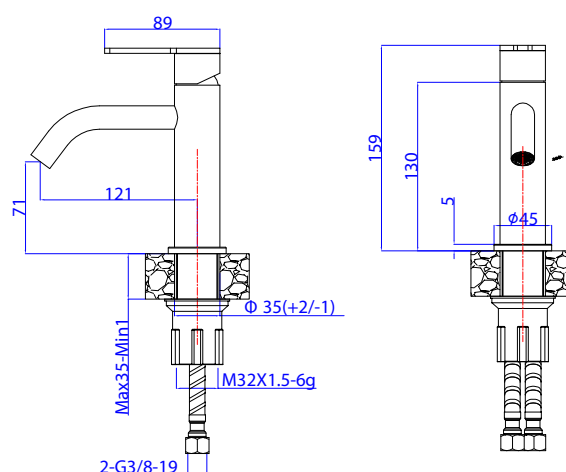

Product details

Finish **Flow rate @ 3 bar**

Chrome 6L / minute

Material

Chrome Plated
Stainless Steel

Information

- Suitable for balanced supplies.
- Flexible hoses designed to accommodate 1/2" fittings.
- Fitted with a 6L per minute flow regulator.
- Easy clean NEOPERL aerator.
- 25mm Cartridge.
- Tubular Fixation kit.
- 450mm braided hoses.
- Stainless Steel.
- EPDM o-ring.

Product details

Finish **Flow rate @ 3 bar**

Chrome 6 L / minute

Material

Chrome Plated
Stainless Steel

Information

- Suitable for balanced supplies.
- Flexible hoses designed to accommodate 1/2" fittings.
- Fitted with a 6L per minute flow regulator.
- Easy clean NEOPERL aerator.
- 25mm Cartridge.
- Tubular Fixation kit.
- 450mm braided hoses.
- Stainless Steel.
- EPDM o-ring.

Product details

Finish **Flow rate @ 3 bar**

Chrome 10L / minute

Material

Chrome Plated
Stainless Steel

Information

- Suitable for balanced supplies.
- Flexible hoses designed to accommodate 1/2" fittings.
- Easy clean NEOPERL aerator.
- 35mm Cartridge.
- Tubular Fixation kit.
- 450mm braided hoses.
- Stainless Steel.
- EPDM o-ring.