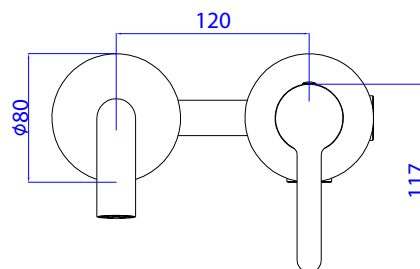

Product details

Finish **Flow rate @ 3 bar**

Chrome 10L / minute

Material

Chrome Plated
Stainless Steel

Information

- Suitable for balanced supplies.
- Flexible hoses designed to accommodate 1/2" fittings.
- Easy clean NEOPERL aerator.
- 35mm Cartridge.
- Tubular Fixation kit.
- 450mm braided hoses.
- Stainless Steel.
- EPDM o-ring.

Product details

Finish

Chrome

Flow rate @ 3 bar

18L / minute

Material

Chrome Plated
Stainless Steel

Information

- Suitable for balanced supplies.
- Flexible hoses designed to accommodate 1/2" fittings.
- Fitted with a 6L per minute flow regulator.
- Easy clean NEOPERL aerator.
- 35mm Cartridge.
- Tubular Fixation kit.
- 450mm braided hoses.
- Stainless Steel.
- EPDM o-ring.

Product details

Finish **Flow rate @ 3 bar**

Chrome L / minute

Material

Chrome Plated
Stainless Steel

Information

- Suitable for balanced supplies.
- 35mm Cartridge.
- 2 x 1/2" MI inlets & 2 x MI outlets (4 way ports)
- Includes nut to blank off selected port.
- Stainless Steel
- EPDM o-ring.