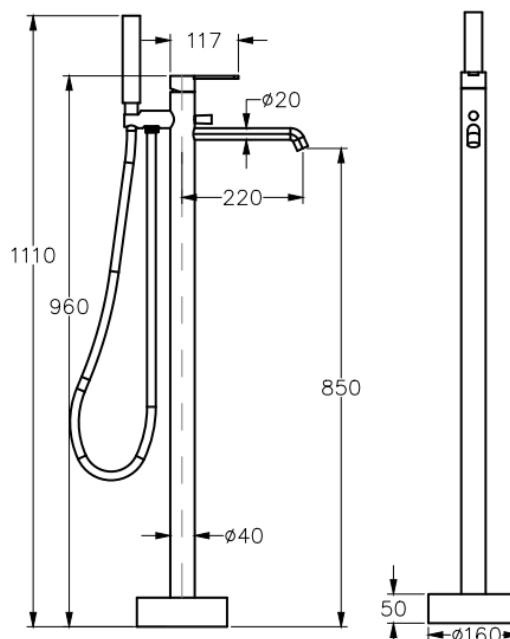

Product details

Finish **Flow rate @ 3 bar**

Chrome L / minute

Material

Chrome Plated
Stainless Steel

Information

- Suitable for balanced supplies.
- 35mm Cartridge.
- 2 x 1/2" MI inlets & 2 x MI outlets (4 way ports)
- Includes nut to blank off selected port.
- Stainless Steel
- EPDM o-ring.

Product details

Finish **Flow rate @ 3 bar**

Chrome L / minute

Material

Chrome Plated
Stainless Steel

Information

- Suitable for balanced supplies.
- 35mm Cartridge.
- 2 x 1/2" MI inlets & 2 x MI outlets (4 way ports)
- Includes nut to blank off selected port.
- Stainless Steel.
- EPDM o-ring.

Product details

Finish

Chrome

Flow rate @ 3 bar

14.67L / minute
10.8L / minute Hand Shower

Material

Chrome Plated
Stainless Steel

Information

- Suitable for balanced supplies.
- Inlets are designed to accommodate 1/2" fittings.
- 2 x G1/2" FI inlets & 1 x G1/2" FI outlet.
- Includes a 1.5m long hose & hand shower.
- Easy clean NEOPERL aerator.
- 35mm CITEC cartridge.
- Stainless Steel.
- EPDM o-ring.