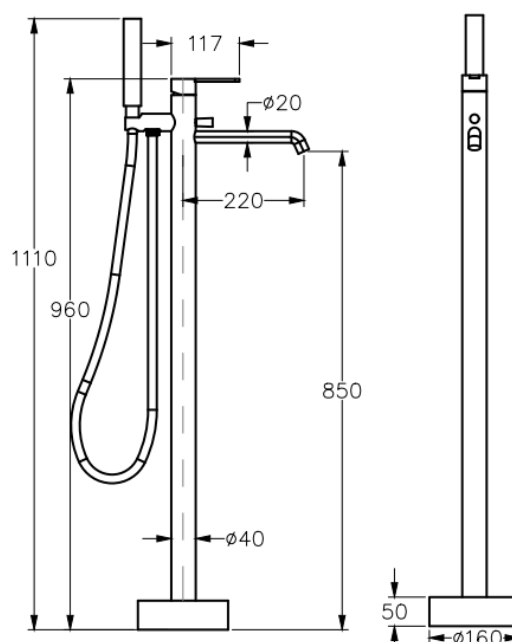

Product details

Finish

Double Black

Flow rate @ 3 bar

14.67L / minute
10.8L / minute Hand Shower

Material

Powder Coated
Stainless Steel

Information

- Suitable for balanced supplies.
- Inlets are designed to accommodate 1/2" fittings.
- 2 x G1/2" FI inlets & 1 x G1/2" FI outlet.
- Includes a 1.5m long hose & hand shower.
- Easy clean NEOPERL aerator.
- 35mm CITEC cartridge.
- Stainless Steel.
- EPDM o-ring.