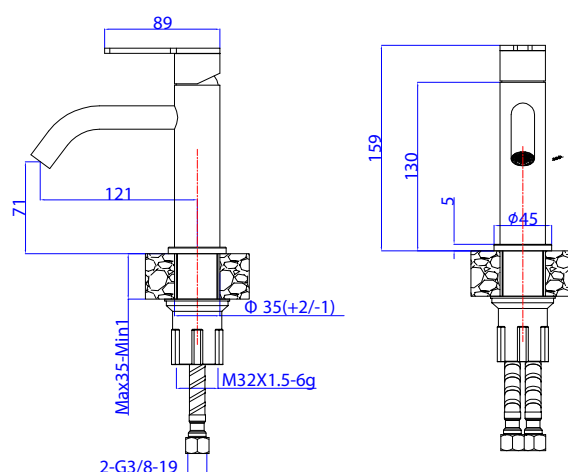

Product details

Finish **Flow rate @ 3 bar**

Double Black 6L / minute

Material

Powder Coated
Stainless Steel

Information

- Suitable for balanced supplies.
- Flexible hoses designed to accommodate 1/2" fittings.
- Fitted with a 6L per minute flow regulator.
- Easy clean NEOPERL aerator.
- 25mm Cartridge.
- Tubular Fixation kit.
- 450mm braided hoses.
- Stainless Steel.
- EPDM o-ring.

Product details

Finish **Flow rate @ 3 bar**

Double Black 6 L / minute

Material

Powder Coated
Stainless Steel

Information

- Suitable for balanced supplies.
- Flexible hoses designed to accommodate 1/2" fittings.
- Fitted with a 6L per minute flow regulator.
- Easy clean NEOPERL aerator.
- 25mm Cartridge.
- Tubular Fixation kit.
- 450mm braided hoses.
- Stainless Steel.
- EPDM o-ring.