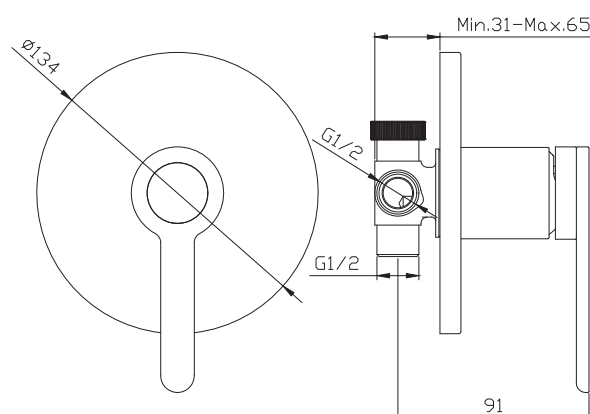

- Suitable for balanced supplies.
- 35mm Cartridge.
- 2 x 1/2" MI inlets & 2 x MI outlets (4 way ports)
- Includes nut to blank off selected port.
- Stainless Steel.
- EPDM o-ring.

ENJOY PREMIUM LIVING
WITH **MEISSEN.**