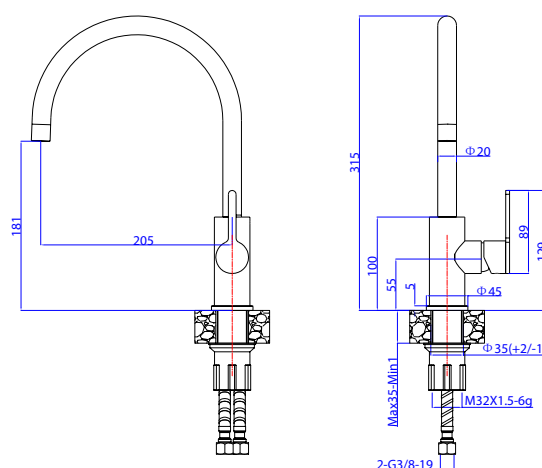

Product details

Finish **Flow rate @ 3 bar**

Double Black 6 L / minute

Material

Powder Coated
Stainless Steel

Information

- Suitable for balanced supplies.
- Flexible hoses designed to accommodate 1/2" fittings.
- Fitted with a 6L per minute flow regulator.
- Easy clean NEOPERL aerator.
- 25mm Cartridge.
- Tubular Fixation kit.
- 450mm braided hoses.
- Stainless Steel.
- EPDM o-ring.

Product details

Finish **Flow rate @ 3 bar**

Double Black 10L / minute

Material

Powder Coated
Stainless Steel

Information

- Suitable for balanced supplies.
- Flexible hoses designed to accommodate 1/2" fittings.
- Easy clean NEOPERL aerator.
- 35mm Cartridge.
- Tubular Fixation kit.
- 450mm braided hoses.
- Stainless Steel.
- EPDM o-ring.

Product details

Finish **Flow rate @ 3 bar**

Double Black 18L / minute

Material

Powder Coated
Stainless Steel

Information

- Suitable for balanced supplies.
- Flexible hoses designed to accommodate 1/2" fittings.
- Fitted with a 6L per minute flow regulator.
- Easy clean NEOPERL aerator.
- 35mm Cartridge.
- Tubular Fixation kit.
- 450mm braided hoses.
- Stainless Steel.
- EPDM o-ring.