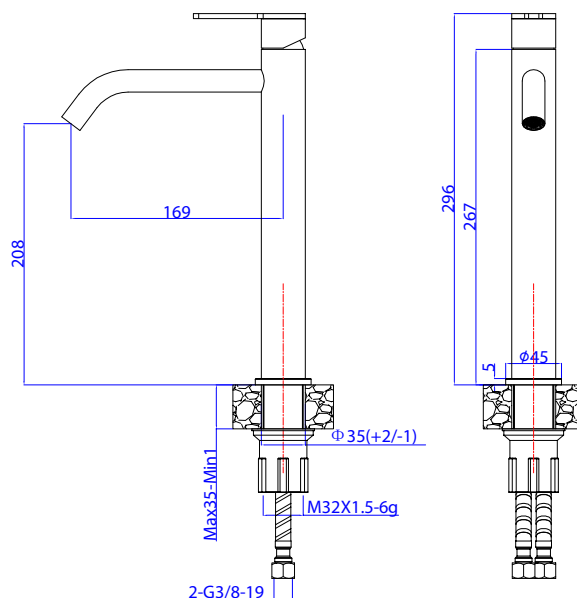

Product details

Finish **Flow rate @ 3 bar**

Double Black 6L / minute

Material

Powder Coated
Stainless Steel

Information

- Suitable for balanced supplies.
- Flexible hoses designed to accommodate 1/2" fittings.
- Fitted with a 6L per minute flow regulator.
- Easy clean NEOPERL aerator.
- 25mm Cartridge.
- Tubular Fixation kit.
- 450mm braided hoses.
- Stainless Steel.
- EPDM o-ring.

Product details

Finish **Flow rate @ 3 bar**

Double Black 6 L / minute

Material

Powder Coated
Stainless Steel

Information

- Suitable for balanced supplies.
- Flexible hoses designed to accommodate 1/2" fittings.
- Fitted with a 6L per minute flow regulator.
- Easy clean NEOPERL aerator.
- 25mm Cartridge.
- Tubular Fixation kit.
- 450mm braided hoses.
- Stainless Steel.
- EPDM o-ring.

Product details

Finish **Flow rate @ 3 bar**

Double Black 10L / minute

Material

Powder Coated
Stainless Steel

Information

- Suitable for balanced supplies.
- Flexible hoses designed to accommodate 1/2" fittings.
- Easy clean NEOPERL aerator.
- 35mm Cartridge.
- Tubular Fixation kit.
- 450mm braided hoses.
- Stainless Steel.
- EPDM o-ring.

Product details

Finish **Flow rate @ 3 bar**

Double Black 18L / minute

Material

Powder Coated
Stainless Steel

Information

- Suitable for balanced supplies.
- Flexible hoses designed to accommodate 1/2" fittings.
- Fitted with a 6L per minute flow regulator.
- Easy clean NEOPERL aerator.
- 35mm Cartridge.
- Tubular Fixation kit.
- 450mm braided hoses.
- Stainless Steel.
- EPDM o-ring.