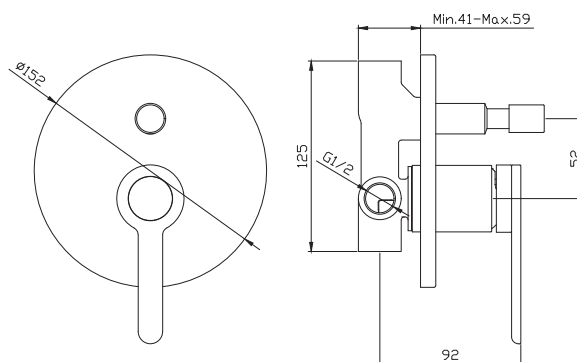

Product details

Finish **Flow rate @ 3 bar**

Double Black L / minute

Material

Powder Coated
Stainless Steel

Information

- Suitable for balanced supplies.
- 35mm Cartridge.
- 2 x 1/2" MI inlets & 2 x MI outlets (4 way ports)
- Includes nut to blank off selected port.
- Stainless Steel.
- EPDM o-ring.