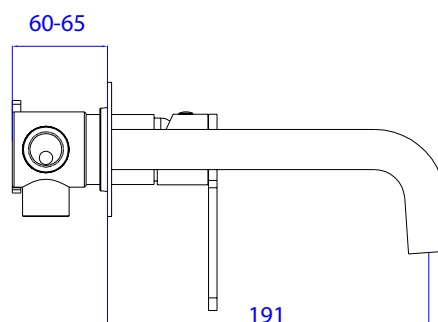

Product details

Finish **Flow rate @ 3 bar**

Double Black 18L / minute

Material

Powder Coated
Stainless Steel

Information

- Suitable for balanced supplies.
- Flexible hoses designed to accommodate 1/2" fittings.
- Fitted with a 6L per minute flow regulator.
- Easy clean NEOPERL aerator.
- 35mm Cartridge.
- Tubular Fixation kit.
- 450mm braided hoses.
- Stainless Steel.
- EPDM o-ring.