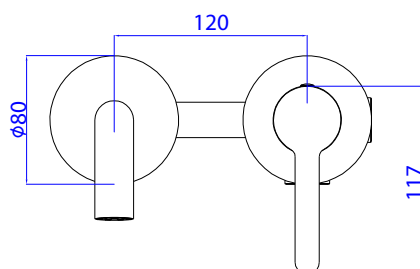

Product details

Finish **Flow rate @ 3 bar**

Double Black 18L / minute

Material

Powder Coated
Stainless Steel

Information

- Suitable for balanced supplies.
- Flexible hoses designed to accommodate 1/2" fittings.
- Fitted with a 6L per minute flow regulator.
- Easy clean NEOPERL aerator.
- 35mm Cartridge.
- Tubular Fixation kit.
- 450mm braided hoses.
- Stainless Steel.
- EPDM o-ring.