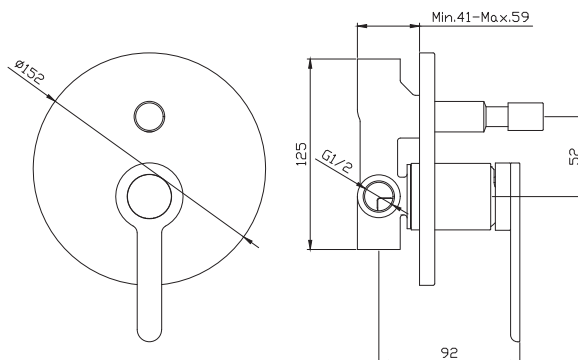

SL100A-SS Single lever bath/shower mixer

Product details

Finish **Flow rate @ 3 bar**

Brushed SS L / minute

Material

Stainless Steel

Information

- Suitable for balanced supplies.
- 35mm Cartridge.
- 2 x 1/2" MI inlets & 2 x MI outlets (4 way ports)
- Includes nut to blank off selected port.
- Stainless Steel
- EPDM o-ring.

SL105A-SS Single lever bath/shower diverter mixer

Product details

Finish **Flow rate @ 3 bar**

Brushed SS L / minute

Material

Stainless Steel

Information

- Suitable for balanced supplies.
- 35mm Cartridge.
- 2 x 1/2" MI inlets & 2 x MI outlets (4 way ports)
- Includes nut to blank off selected port.
- Stainless Steel
- EPDM o-ring.