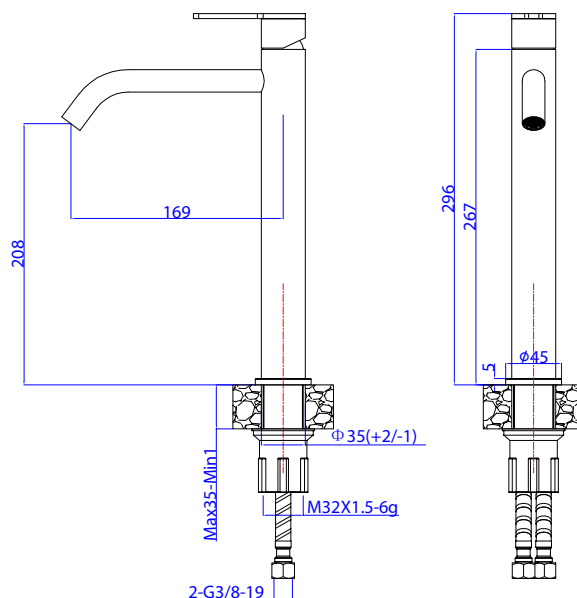

- Suitable for balanced supplies.
- Flexible hoses designed to accommodate 1/2" fittings.
- Fitted with a 6L per minute flow regulator.
- Easy clean NEOPERL aerator.
- 25mm Cartridge.
- Tubular Fixation kit.
- 450mm braided hoses.
- Stainless Steel.
- EPDM o-ring.

SL220AL-SS Single lever tall basin mixer

Product details

Finish **Flow rate @ 3 bar**

Brushed SS 6 L / minute

Material

Stainless Steel

Information

- Suitable for balanced supplies.
- Flexible hoses designed to accommodate 1/2" fittings.
- Fitted with a 6L per minute flow regulator.
- Easy clean NEOPERL aerator.
- 25mm Cartridge.
- Tubular Fixation kit.
- 450mm braided hoses.
- Stainless Steel.
- EPDM o-ring.

SL301AL-SS Single lever sink mixer

Product details

Finish **Flow rate @ 3 bar**

Brushed SS 10L / minute

Material

Stainless Steel

Information

- Suitable for balanced supplies.
- Flexible hoses designed to accommodate 1/2" fittings.
- Easy clean NEOPERL aerator.
- 35mm Cartridge.
- Tubular Fixation kit.
- 450mm braided hoses.
- Stainless Steel.
- EPDM o-ring.

SL220AW-SS Single lever wall mounted basin mixer

Product details

Finish **Flow rate @ 3 bar**

Brushed SS 18L / minute

Material

Stainless Steel

Information

- Suitable for balanced supplies.
- Flexible hoses designed to accommodate 1/2" fittings.
- Fitted with a 6L per minute flow regulator.
- Easy clean NEOPERL aerator.
- 35mm Cartridge.
- Tubular Fixation kit.
- 450mm braided hoses.
- Stainless Steel.
- EPDM o-ring.