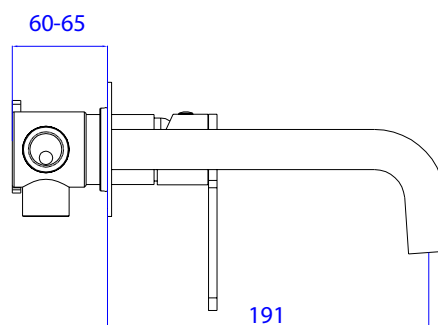

SL220AL-SS Single lever tall basin mixer

Product details

Finish **Flow rate @ 3 bar**

Brushed SS 6 L / minute

Material

Stainless Steel

Information

- Suitable for balanced supplies.
- Flexible hoses designed to accommodate 1/2" fittings.
- Fitted with a 6L per minute flow regulator.
- Easy clean NEOPERL aerator.
- 25mm Cartridge.
- Tubular Fixation kit.
- 450mm braided hoses.
- Stainless Steel.
- EPDM o-ring.

SL301AL-SS Single lever sink mixer

Product details

Finish **Flow rate @ 3 bar**

Brushed SS 10L / minute

Material

Stainless Steel

Information

- Suitable for balanced supplies.
- Flexible hoses designed to accommodate 1/2" fittings.
- Easy clean NEOPERL aerator.
- 35mm Cartridge.
- Tubular Fixation kit.
- 450mm braided hoses.
- Stainless Steel.
- EPDM o-ring.

SL220AW-SS Single lever wall mounted basin mixer

Product details

Finish **Flow rate @ 3 bar**

Brushed SS 18L / minute

Material

Stainless Steel

Information

- Suitable for balanced supplies.
- Flexible hoses designed to accommodate 1/2" fittings.
- Fitted with a 6L per minute flow regulator.
- Easy clean NEOPERL aerator.
- 35mm Cartridge.
- Tubular Fixation kit.
- 450mm braided hoses.
- Stainless Steel.
- EPDM o-ring.

SL100A-SS Single lever bath/shower mixer

Product details

Finish **Flow rate @ 3 bar**

Brushed SS L / minute

Material

Stainless Steel

Information

- Suitable for balanced supplies.
- 35mm Cartridge.
- 2 x 1/2" MI inlets & 2 x MI outlets (4 way ports)
- Includes nut to blank off selected port.
- Stainless Steel
- EPDM o-ring.