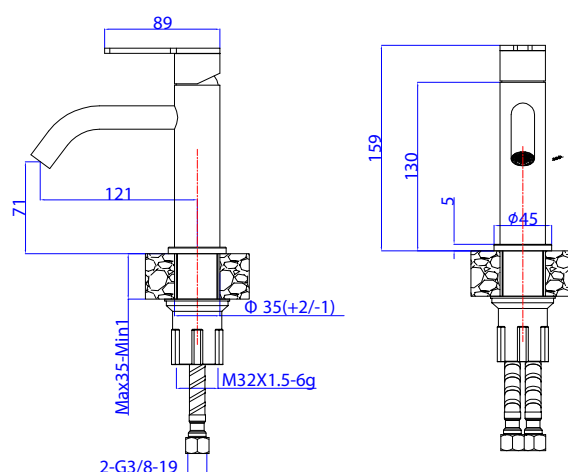

SIGNATURE COLLECTION

SL220A-SS Single lever short basin mixer

Product details

Finish **Flow rate @ 3 bar**

Brushed SS 6L / minute

Material

Stainless Steel

Information

- Suitable for balanced supplies.
- Flexible hoses designed to accommodate 1/2" fittings.
- Fitted with a 6L per minute flow regulator.
- Easy clean NEOPERL aerator.
- 25mm Cartridge.
- Tubular Fixation kit.
- 450mm braided hoses.
- Stainless Steel.
- EPDM o-ring.

SL220AL-SS Single lever tall basin mixer

Product details

Finish **Flow rate @ 3 bar**

Brushed SS 6 L / minute

Material

Stainless Steel

Information

- Suitable for balanced supplies.
- Flexible hoses designed to accommodate 1/2" fittings.
- Fitted with a 6L per minute flow regulator.
- Easy clean NEOPERL aerator.
- 25mm Cartridge.
- Tubular Fixation kit.
- 450mm braided hoses.
- Stainless Steel.
- EPDM o-ring.