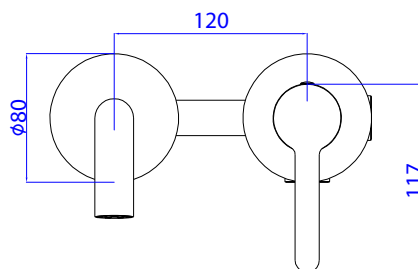

SL301AL-SS Single lever sink mixer

Product details

Finish **Flow rate @ 3 bar**

Brushed SS 10L / minute

Material

Stainless Steel

Information

- Suitable for balanced supplies.
- Flexible hoses designed to accommodate 1/2" fittings.
- Easy clean NEOPERL aerator.
- 35mm Cartridge.
- Tubular Fixation kit.
- 450mm braided hoses.
- Stainless Steel.
- EPDM o-ring.

SL220AW-SS Single lever wall mounted basin mixer

Product details

Finish **Flow rate @ 3 bar**

Brushed SS 18L / minute

Material

Stainless Steel

Information

- Suitable for balanced supplies.
- Flexible hoses designed to accommodate 1/2" fittings.
- Fitted with a 6L per minute flow regulator.
- Easy clean NEOPERL aerator.
- 35mm Cartridge.
- Tubular Fixation kit.
- 450mm braided hoses.
- Stainless Steel.
- EPDM o-ring.

SL100A-SS Single lever bath/shower mixer

Product details

Finish **Flow rate @ 3 bar**

Brushed SS L / minute

Material

Stainless Steel

Information

- Suitable for balanced supplies.
- 35mm Cartridge.
- 2 x 1/2" MI inlets & 2 x MI outlets (4 way ports)
- Includes nut to blank off selected port.
- Stainless Steel
- EPDM o-ring.