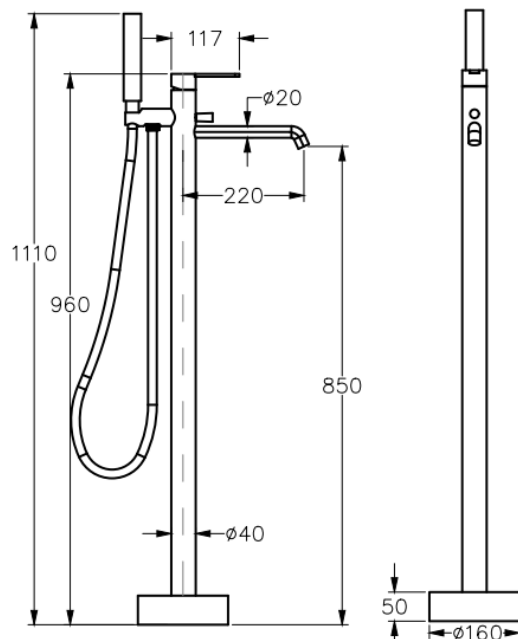

SL100A-SS Single lever bath/shower mixer

Product details

Finish **Flow rate @ 3 bar**

Brushed SS L / minute

Material

Stainless Steel

Information

- Suitable for balanced supplies.
- 35mm Cartridge.
- 2 x 1/2" MI inlets & 2 x MI outlets (4 way ports)
- Includes nut to blank off selected port.
- Stainless Steel
- EPDM o-ring.

SL105A-SS Single lever bath/shower diverter mixer

Product details

Finish **Flow rate @ 3 bar**

Brushed SS L / minute

Material

Stainless Steel

Information

- Suitable for balanced supplies.
- 35mm Cartridge.
- 2 x 1/2" MI inlets & 2 x MI outlets (4 way ports)
- Includes nut to blank off selected port.
- Stainless Steel
- EPDM o-ring.

SL500A-SS Single lever freestanding bath mixer

Product details

Finish

Brushed SS

Flow rate @ 3 bar

14.67L / minute
10.8L / minute Hand Shower

Material

Stainless Steel

Information

- Suitable for balanced supplies.
- Inlets are designed to accommodate 1/2" fittings.
- 2 x G1/2" FI inlets & 1 x G1/2" FI outlet.
- Includes a 1.5m long hose & hand shower.
- Easy clean NEOPERL aerator.
- 35mm CITEC cartridge.
- Stainless Steel
- EPDM o-ring.