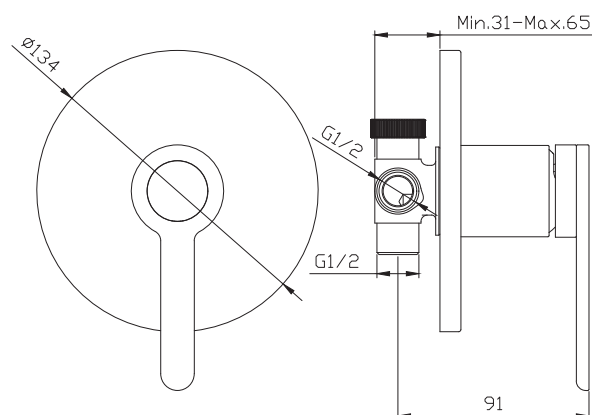

SL100A-SS Single lever bath/shower mixer

Product details

Finish **Flow rate @ 3 bar**

Brushed SS L / minute

Material

Stainless Steel

Information

- Suitable for balanced supplies.
- 35mm Cartridge.
- 2 x 1/2" MI inlets & 2 x MI outlets (4 way ports)
- Includes nut to blank off selected port.
- Stainless Steel
- EPDM o-ring.

SL105A-SS Single lever bath/shower diverter mixer

Product details

Finish **Flow rate @ 3 bar**

Brushed SS L / minute

Material

Stainless Steel

Information

- Suitable for balanced supplies.
- 35mm Cartridge.
- 2 x 1/2" MI inlets & 2 x MI outlets (4 way ports)
- Includes nut to blank off selected port.
- Stainless Steel
- EPDM o-ring.