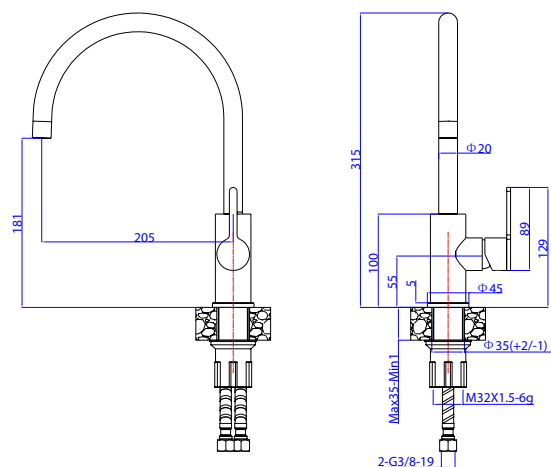

SL220AL-SS Single lever tall basin mixer

Product details

Finish **Flow rate @ 3 bar**

Brushed SS 6 L / minute

Material

Stainless Steel

Information

- Suitable for balanced supplies.
- Flexible hoses designed to accommodate 1/2" fittings.
- Fitted with a 6L per minute flow regulator.
- Easy clean NEOPERL aerator.
- 25mm Cartridge.
- Tubular Fixation kit.
- 450mm braided hoses.
- Stainless Steel.
- EPDM o-ring.

SL301AL-SS Single lever sink mixer

Product details

Finish **Flow rate @ 3 bar**

Brushed SS 10L / minute

Material

Stainless Steel

Information

- Suitable for balanced supplies.
- Flexible hoses designed to accommodate 1/2" fittings.
- Easy clean NEOPERL aerator.
- 35mm Cartridge.
- Tubular Fixation kit.
- 450mm braided hoses.
- Stainless Steel.
- EPDM o-ring.

SL220AW-SS Single lever wall mounted basin mixer

Product details

Finish **Flow rate @ 3 bar**

Brushed SS 18L / minute

Material

Stainless Steel

Information

- Suitable for balanced supplies.
- Flexible hoses designed to accommodate 1/2" fittings.
- Fitted with a 6L per minute flow regulator.
- Easy clean NEOPERL aerator.
- 35mm Cartridge.
- Tubular Fixation kit.
- 450mm braided hoses.
- Stainless Steel.
- EPDM o-ring.

SL100A-SS Single lever bath/shower mixer

Product details

Finish **Flow rate @ 3 bar**

Brushed SS L / minute

Material

Stainless Steel

Information

- Suitable for balanced supplies.
- 35mm Cartridge.
- 2 x 1/2" MI inlets & 2 x MI outlets (4 way ports)
- Includes nut to blank off selected port.
- Stainless Steel
- EPDM o-ring.