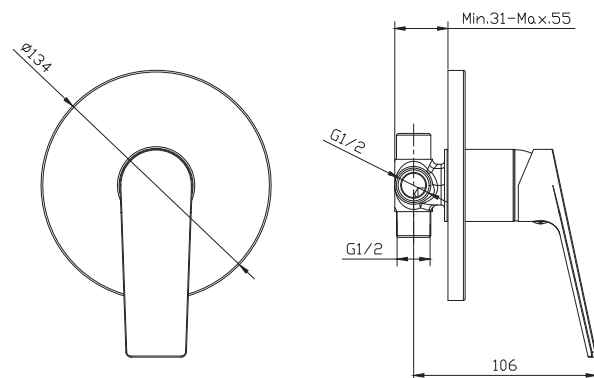

### Information

- Suitable for balanced supplies.
- 35mm CITEC cartridge.
- 2 x 1/2" MI inlets & 2 x MI outlets (4 way ports)
- Includes nut to blank off selected port.
- DZR brass.
- Ni: 8-10 Cr: 0.25-0.3.
- EPDM o-ring.