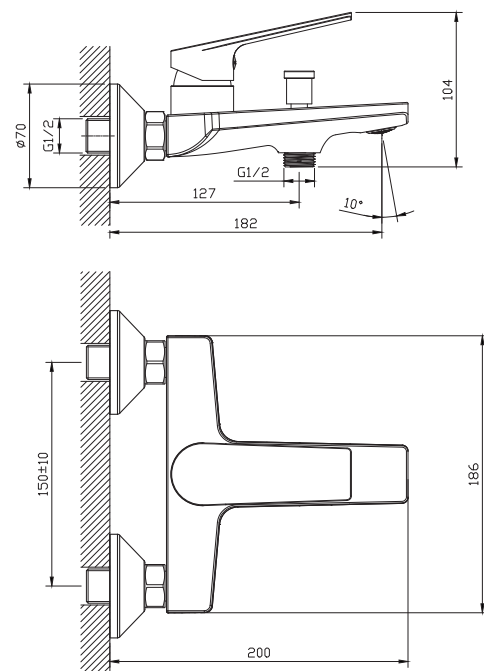

### Information

- Suitable for balanced supplies.
- Inlets are designed to accommodate 1/2" fittings.
- G1/2" s-connectors adjustable from 128mm-172mm.
- Diverter button.
- Easy clean NEOPERL aerator.
- 35mm CITEC cartridge.
- Includes a 1.2m long hose & hand shower.
- DZR brass.
- Ni: 8-10 Cr: 0.25-0.3.
- EPDM o-ring.