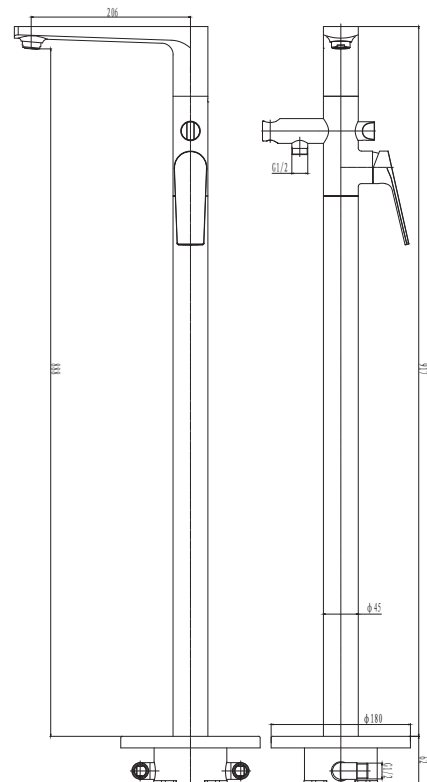

15 YEAR GUARANTEE ON CHROME
5 YEAR GUARANTEE ON COLOURS

VISIT OUR WEBSITE AT WWW.MYMEISSEN.COM