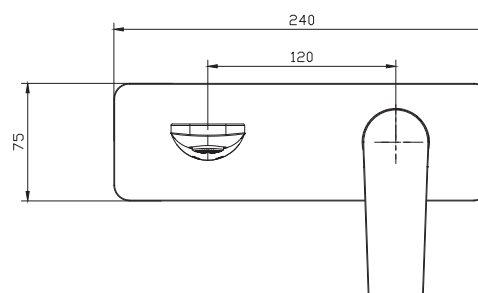

15 YEAR GUARANTEE ON CHROME
5 YEAR GUARANTEE ON COLOURS

VISIT OUR WEBSITE AT WWW.MYMEISSEN.COM