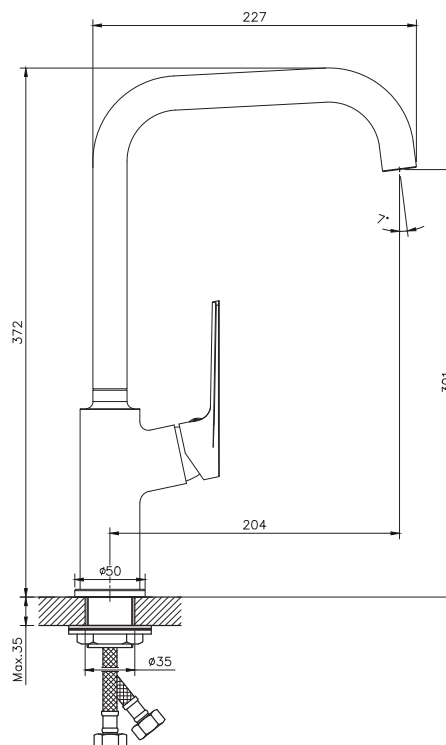

VITA - PRODUCT DATA SHEET

SIGNATURE COLLECTION

SL301VI Single lever sink mixer

Product details

Finish **Flow rate @ 3 bar**

Chrome 12.3 L / minute

Material

Chrome plated
DZR brass

Information

- Suitable for balanced supplies.
- Flexible hoses designed to accommodate 1/2" fittings.
- Easy clean NEOPERL aerator.
- 35mm CITEC cartridge.
- Tubular Fixation kit.
- 450mm braided hoses.
- DZR brass.
- Ni: 8-10 Cr: 0.25-0.3.
- EPDM o-ring.

ENJOY PREMIUM LIVING
WITH **MEISSEN.**

15 YEAR GUARANTEE ON CHROME
5 YEAR GUARANTEE ON COLOURS

VISIT OUR WEBSITE AT WWW.MYMEISSEN.COM