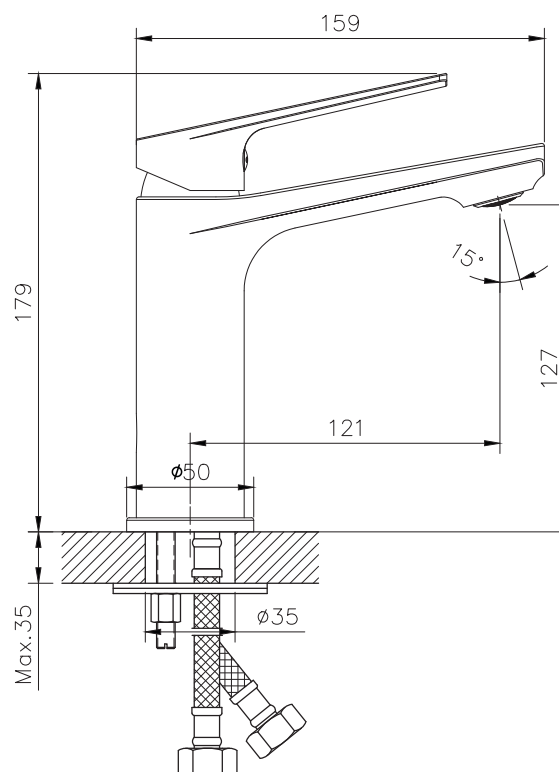

VITA - PRODUCT DATA SHEET

SIGNATURE COLLECTION

SL220VIM Single lever medium basin mixer

Product details

Finish

Chrome

Flow rate @ 3 bar

6 L / minute

Material

Chrome plated
DZR brass

Information

- Suitable for balanced supplies.
- Flexible hoses designed to accommodate 1/2" fittings.
- Fitted with a 6L per minute flow regulator.
- Easy clean NEOPERL aerator.
- 35mm CITEC cartridge.
- Tubular Fixation kit.
- 450mm braided hoses.
- DZR brass.
- Ni: 8-10 Cr: 0.25-0.3.
- EPDM o-ring.

ENJOY PREMIUM LIVING
WITH **MEISSEN.**

15 YEAR GUARANTEE ON CHROME
5 YEAR GUARANTEE ON COLOURS

VISIT OUR WEBSITE AT WWW.MYMEISSEN.COM