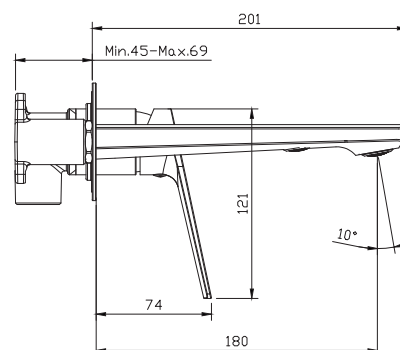

15 YEAR GUARANTEE ON CHROME
5 YEAR GUARANTEE ON COLOURS

VISIT OUR WEBSITE AT WWW.MYMEISSEN.COM