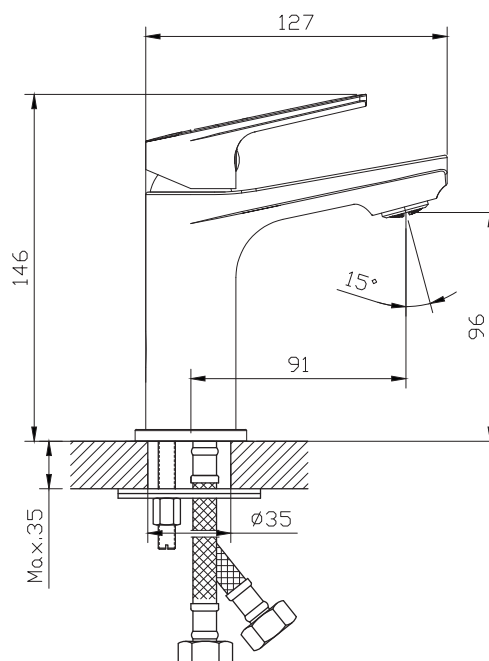

VITA - PRODUCT DATA SHEET

SIGNATURE COLLECTION

SL220VI Single lever short basin mixer

Product details

Finish

Chrome

Flow rate @ 3 bar

6 L / minute

Material

Chrome plated
DZR brass

Information

- Suitable for balanced supplies.
- Flexible hoses designed to accommodate 1/2" fittings.
- Fitted with a 6L per minute flow regulator.
- Easy clean NEOPERL aerator.
- 35mm CITEC cartridge.
- Tubular Fixation kit.
- 450mm braided hoses.
- DZR brass.
- Ni: 8-10 Cr: 0.25-0.3.
- EPDM o-ring.

ENJOY PREMIUM LIVING
WITH **MEISSEN.**

15 YEAR GUARANTEE ON CHROME
5 YEAR GUARANTEE ON COLOURS

VISIT OUR WEBSITE AT WWW.MYMEISSEN.COM