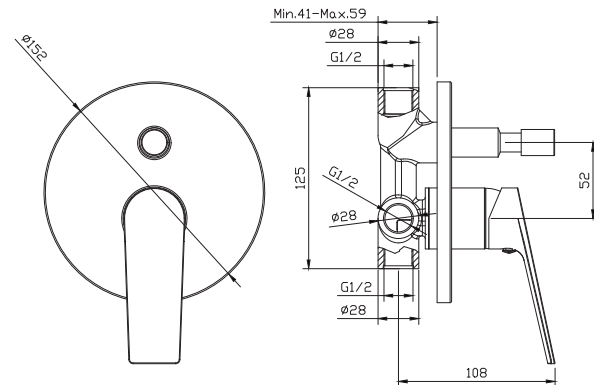

### Information

- Suitable for balanced supplies.
- 35mm CITEC cartridge.
- 2 x 1/2" MI inlets & 2 x MI outlets (4 way ports)
- Includes nut to blank off selected port.
- DZR brass.
- Ni: 8-10 Cr: 0.25-0.3.
- EPDM o-ring.